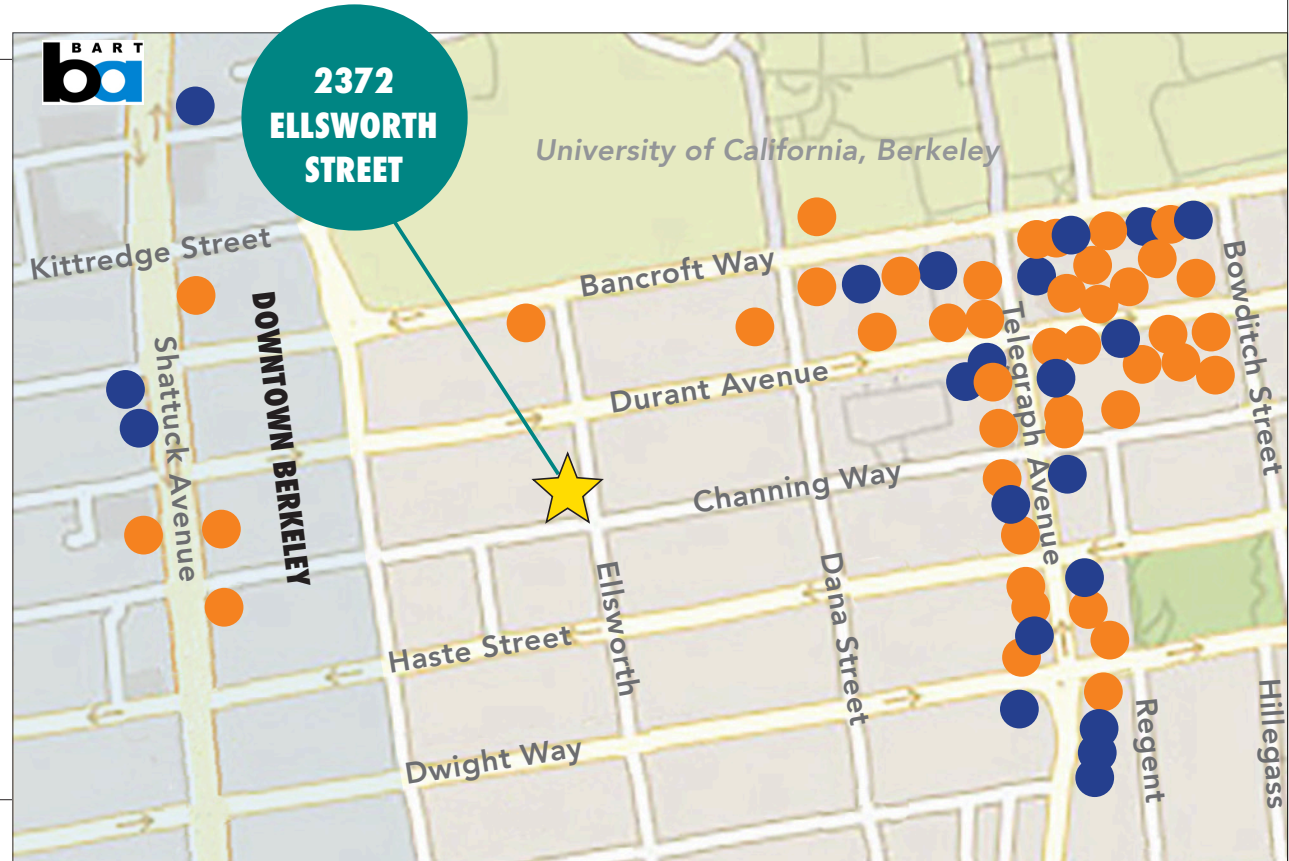

- Easy walk to Downtown Berkeley, and BART
- 1 block to Telegraph-Channing public parking garage (first hour free!)
- 2 blocks to Telegraph Avenue with eateries such as Chipotle, Jamba Juice, Cream, Sliver Pizzeria, Super Duper, Tacos Sinaloa, Bongo Burger, and Peet's Coffee
- Near many shops including Moe's Books, Bancroft Clothing, Target, CVS, Bear Basics, Games of Berkeley, banks, and more

## RESTAURANTS, BARS AND CAFÉS

Chipotle Mexican Grill	Gypsy's Trattoria Italiana
Super Duper Burger	Ladle & Leaf
Jamba Juice	House of Curries
Peet's Coffee	Dumpling Express
Romeo's Coffee	Super Duper Burgers
Yogurt Park	La Burrita
Kip's Bar & Grill	Café Mezzo
Café Blue Door	Raleigh's Bar & Grill
Julia's Restaurant	RareTea Berkeley
Tacos Sinaloa	Tap Haus
Pappy's Grill & Sports Bar	Tivoli Caffè
Cream Berkeley	Top Dog
Sliver Pizzeria	Seniore's Pizza
Abe's Pizza	Artichoke Basille's Pizza
Poke Parlor	Endless Summer Sweets
Bongo Burger	Tupper & Reed Bar
Little Gem Belgian Waffles	La Note Restaurant
Berkeley Thai House	Royal Ground Coffee

## RETAIL

Apothecarium	Sleepy Cat Books
Walgreens	Bows and Arrows
Bancroft Clothing Company	The T-Shirt Orgy
The Student Store	Rasputin Music
Bear Basics Clothing	510 Skateboarding
Games of Berkeley	Amoeba Music
Indigo Vintage Co-Op	Crossroads Trading
CVS	Target
Moe's Books	