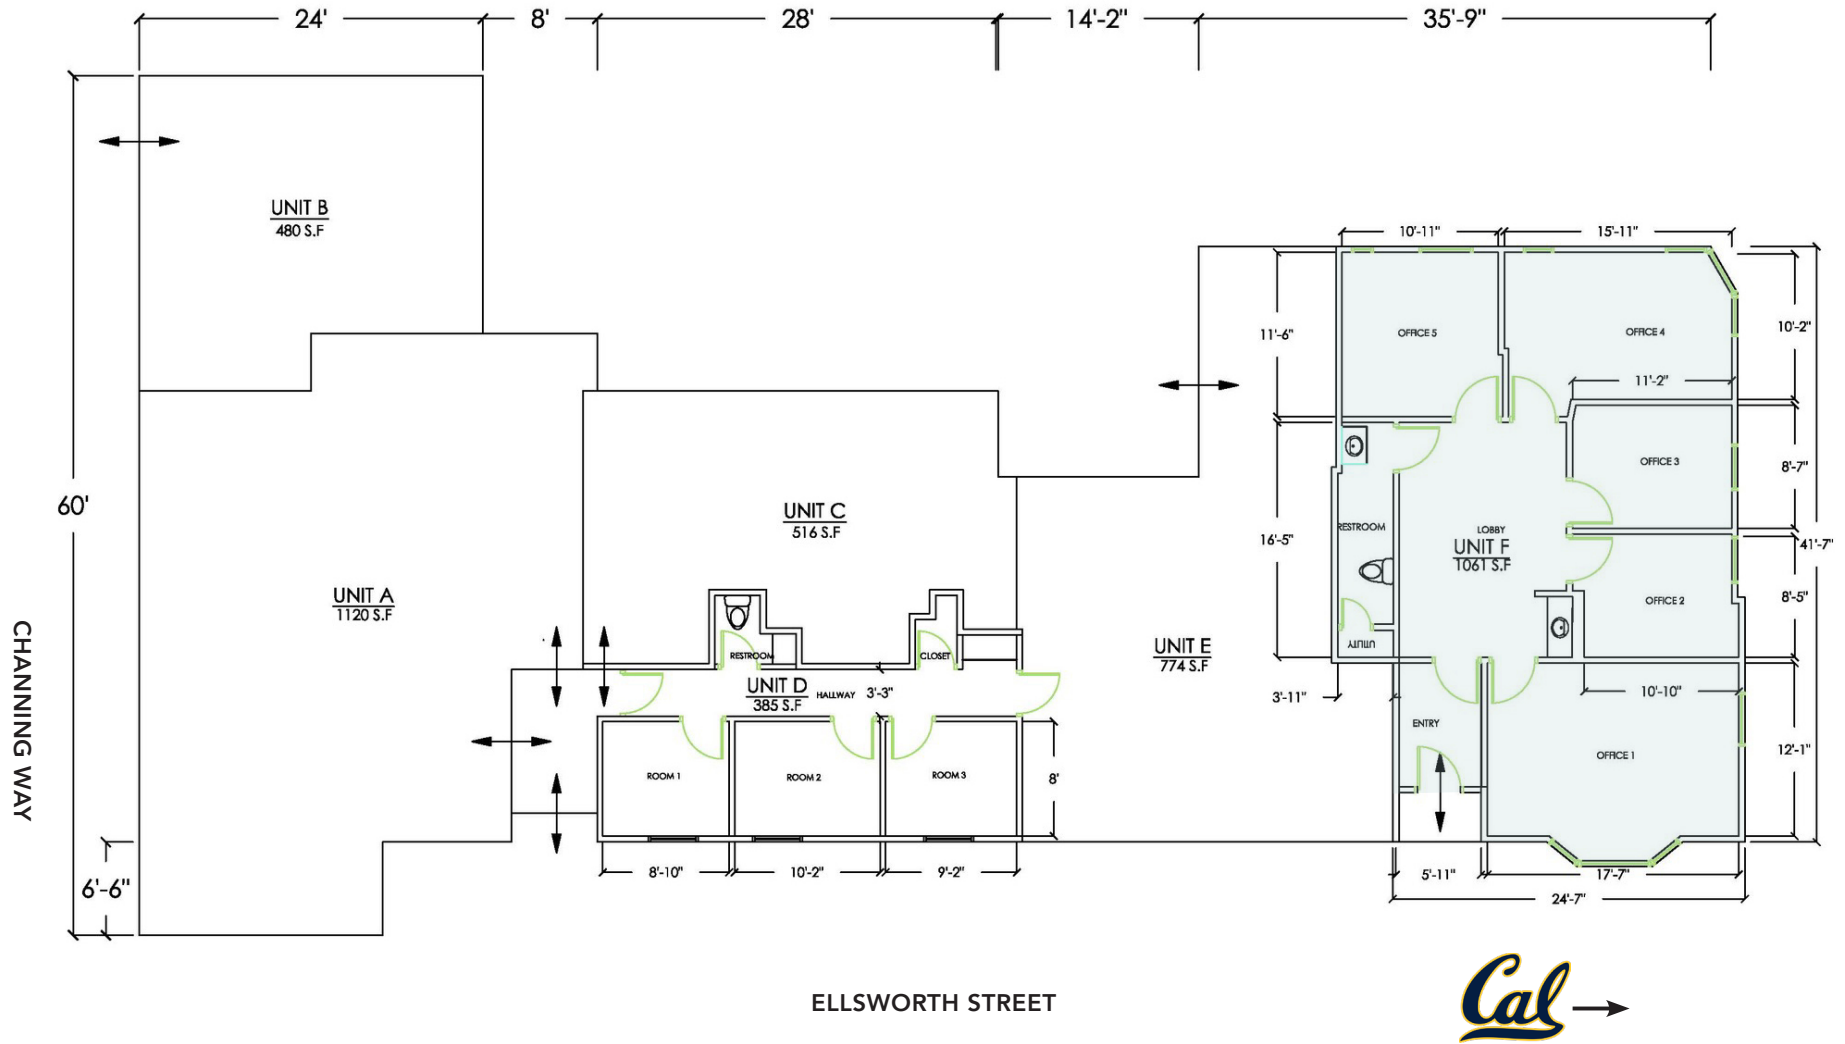

### HIGHLIGHTS

- 5 private rooms, large waiting area, and kitchenette
- Separate restrooms and heaters
- Separately metered gas and electric
- Operable dual pane windows
- Natural light and skylights throughout
- Parking lot
- Lush gardens
- Co-tenants include therapists, chiropractor, acupuncturist
- Zoned R-S (Residential Southside)

This drawing is intended to be used as an aid for planning. Though care was taken in drawing this floor plan, accuracy is not guaranteed.